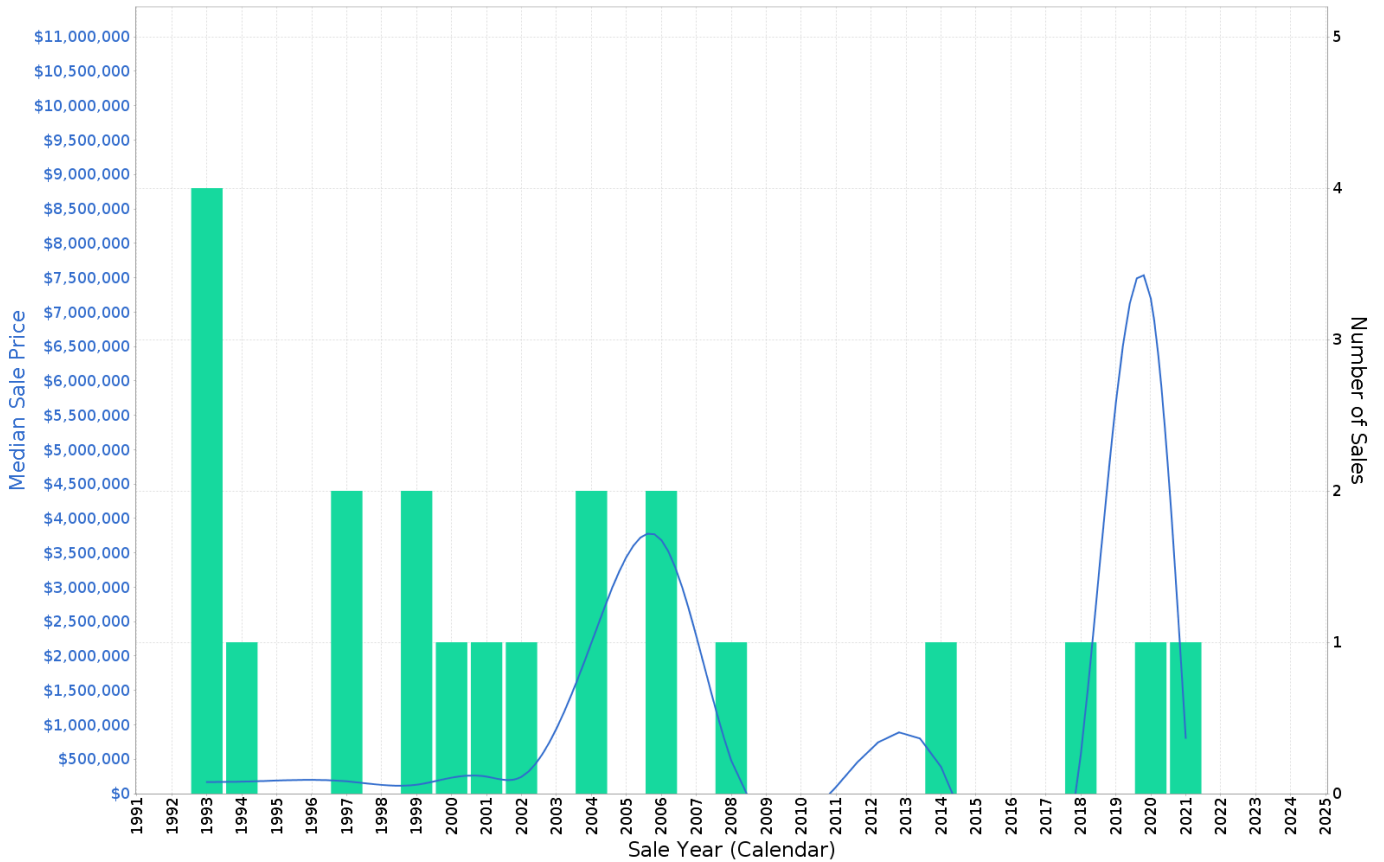

## PHILLIP - Sales Statistics (Houses)

Year	# Sales	Median	Growth	Low	High
2005	0				
2006	2	\$ 3,686,250		\$ 272,500	\$ 7,100,000
2007	0				
2008	1	\$ 480,000		\$ 480,000	\$ 480,000
2009	0				
2010	0				
2011	0				
2012	0				
2013	0				
2014	1	\$ 390,000		\$ 390,000	\$ 390,000
2015	0				
2016	0				
2017	0				
2018	1	\$ 571,000		\$ 571,000	\$ 571,000
2019	0				
2020	1	\$ 7,200,000		\$ 7,200,000	\$ 7,200,000
2021	1	\$ 810,000	0.0 %	\$ 810,000	\$ 810,000
2022	0				
2023	0				

## PHILLIP - Peak Selling Periods (3 years)

## PHILLIP - Price Range Segments (12 months)