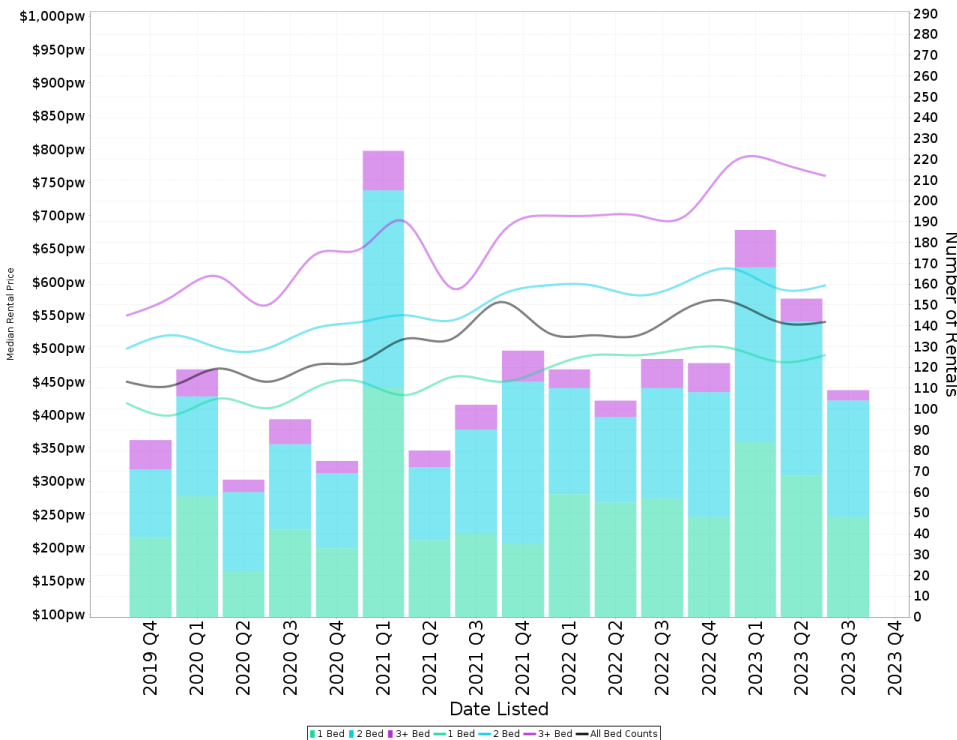

## PHILLIP - Peak Selling Periods (3 years)

## PHILLIP - Price Range Segments (12 months)

## Median Weekly Rents (Houses)

Suburb Sale Price Growth

N/A

Suburb Rental Yield

N/A

## Median Weekly Rents (Units)

Suburb Sale Price Growth

**-4.4%**

Current Median Price: \$535,389  
 Previous Median Price: \$560,000  
 Based on 279 registered Unit sales compared over the last two rolling 12 month periods.