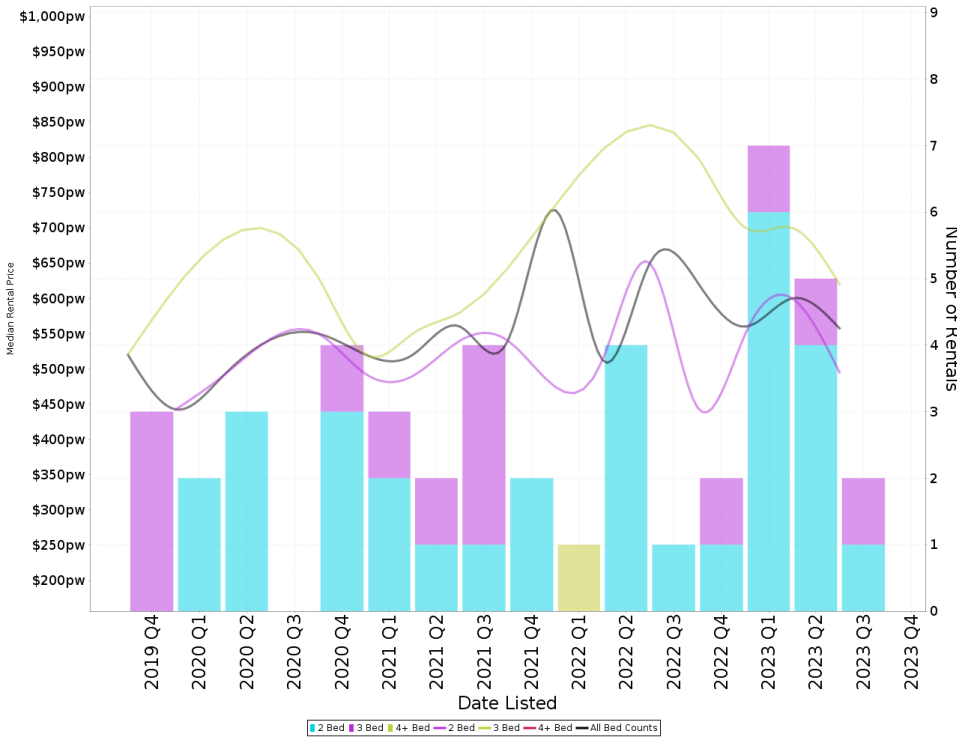

Median Weekly Rents (Houses)

Suburb Sale Price Growth

N/A

Suburb Rental Yield

N/A